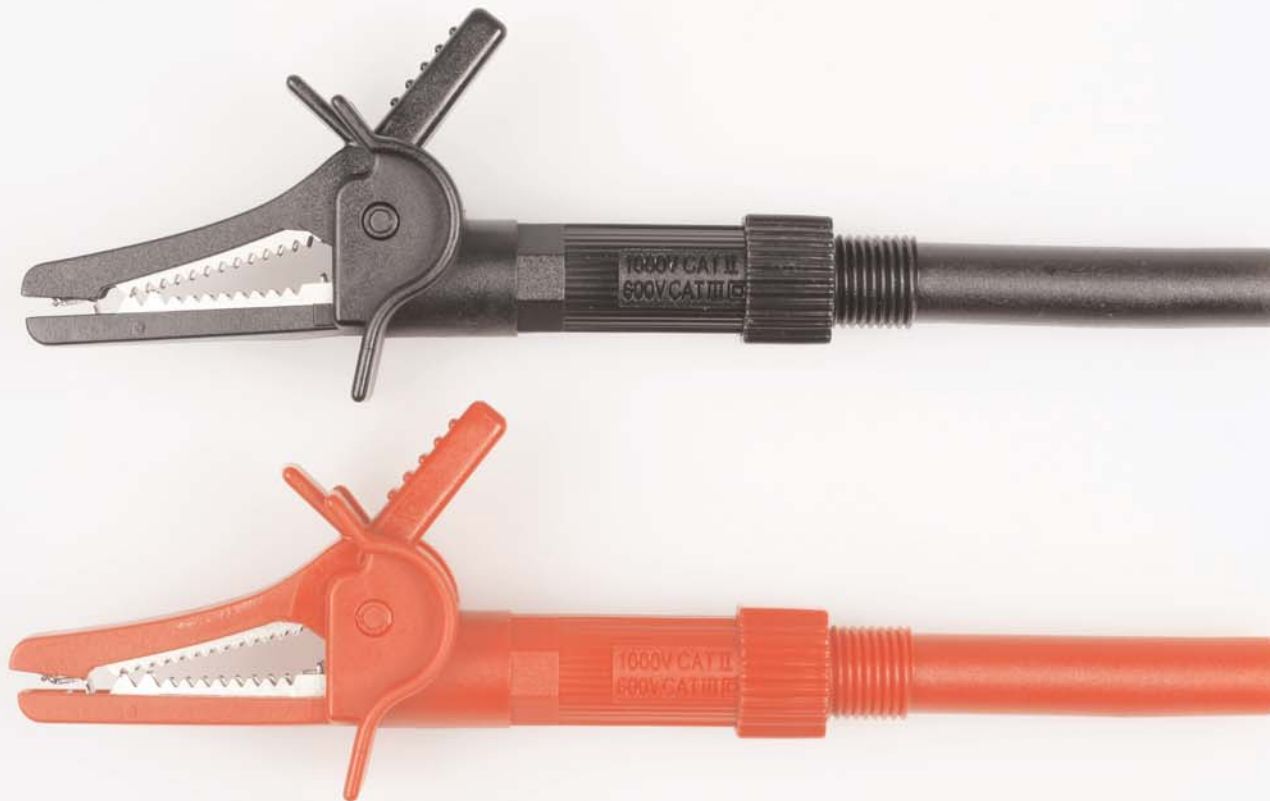

## Fused Probe Screw in Flanged Crocodile Clip.

### Dimensions

Lead Length: N/A  
Prod Length: N/A  
Jaw Opening: 1.02"  
(26.00mm)

### Type

Fuse 500mA /  
1000V/ 50kA